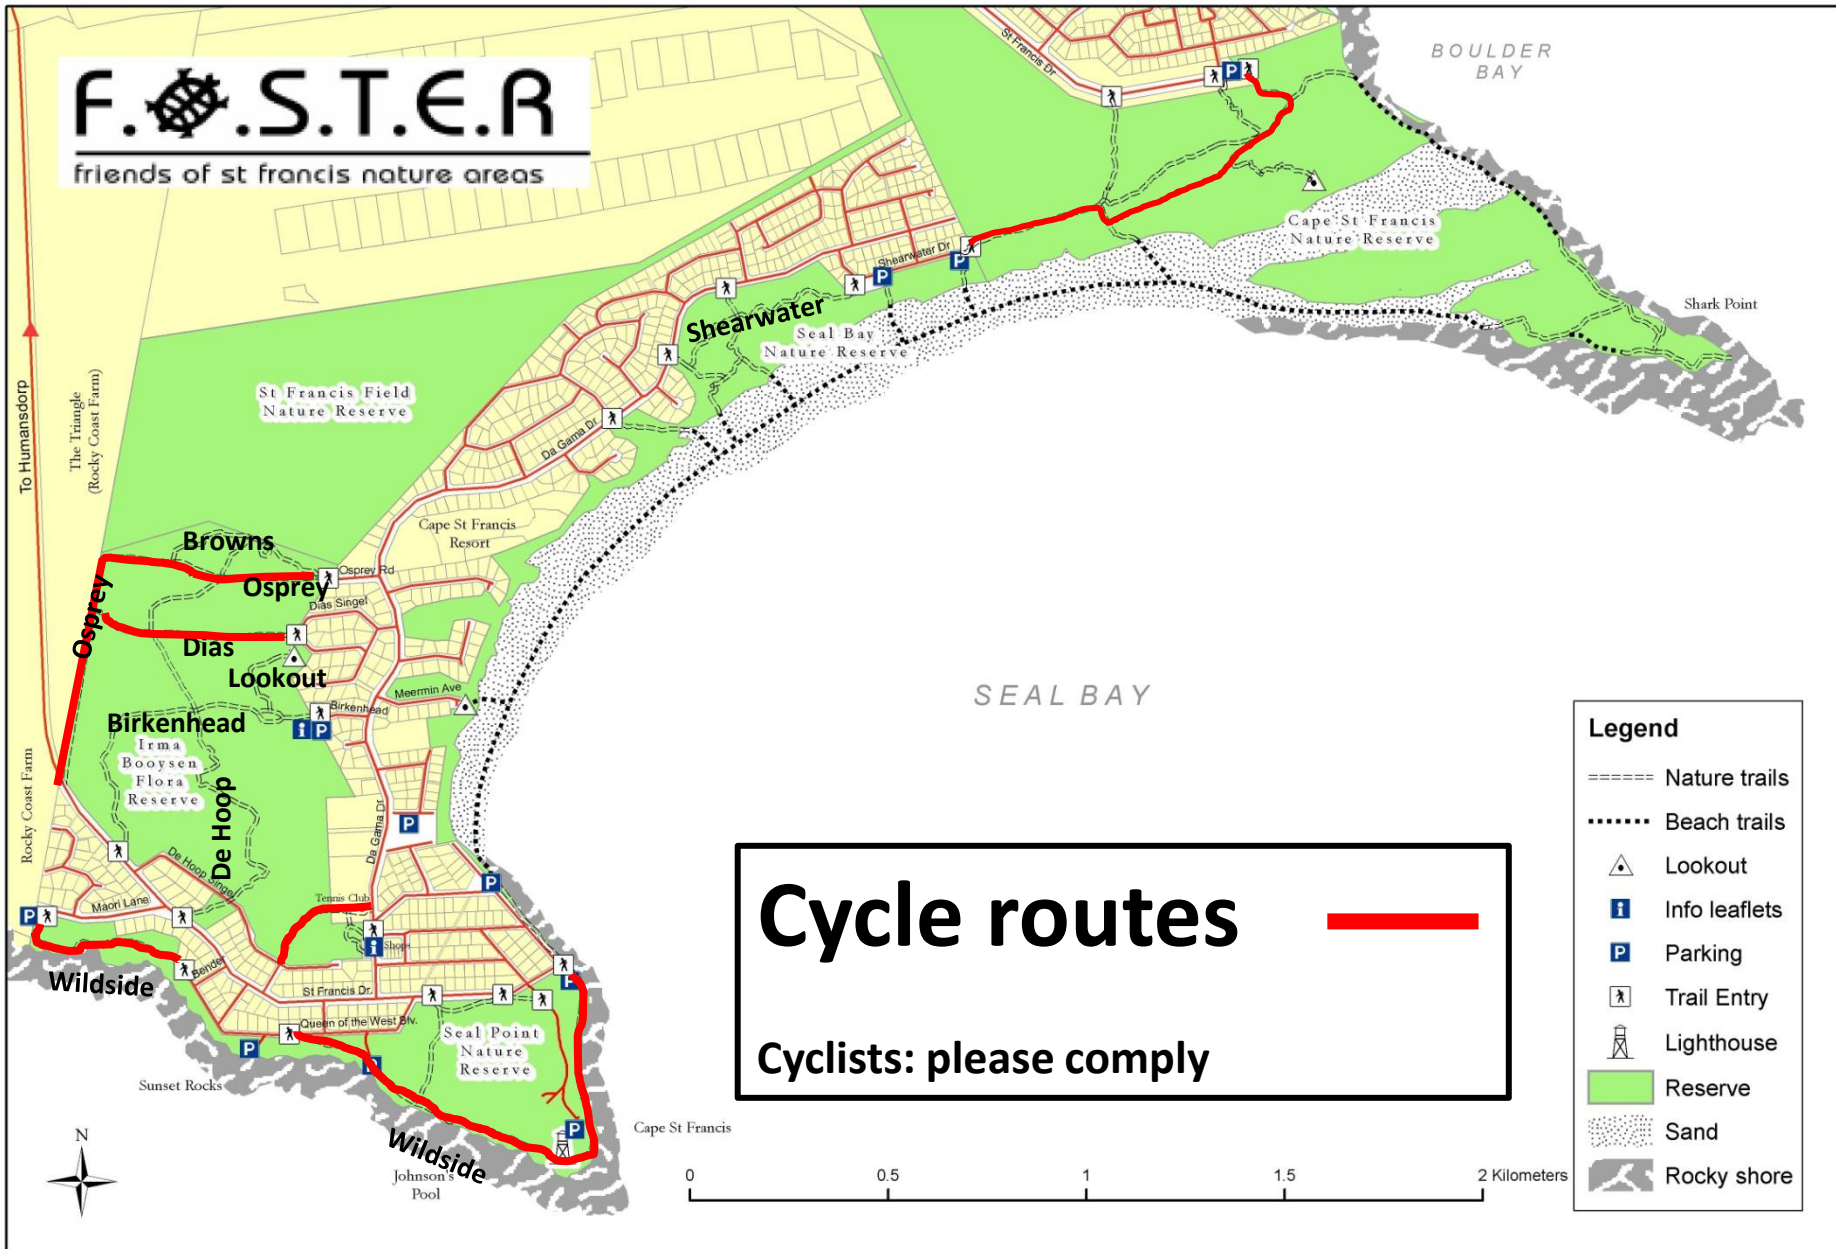

St Francis Nature Reserves and Walking Trails

F. S.T.E.R

friends of st francis nature areas

Cycle routes 

Cyclists: please comply

- Legend**
-  Nature trails
 -  Beach trails
 -  Lookout
 -  Info leaflets
 -  Parking
 -  Trail Entry
 -  Lighthouse
 -  Reserve
 -  Sand
 -  Rocky shore