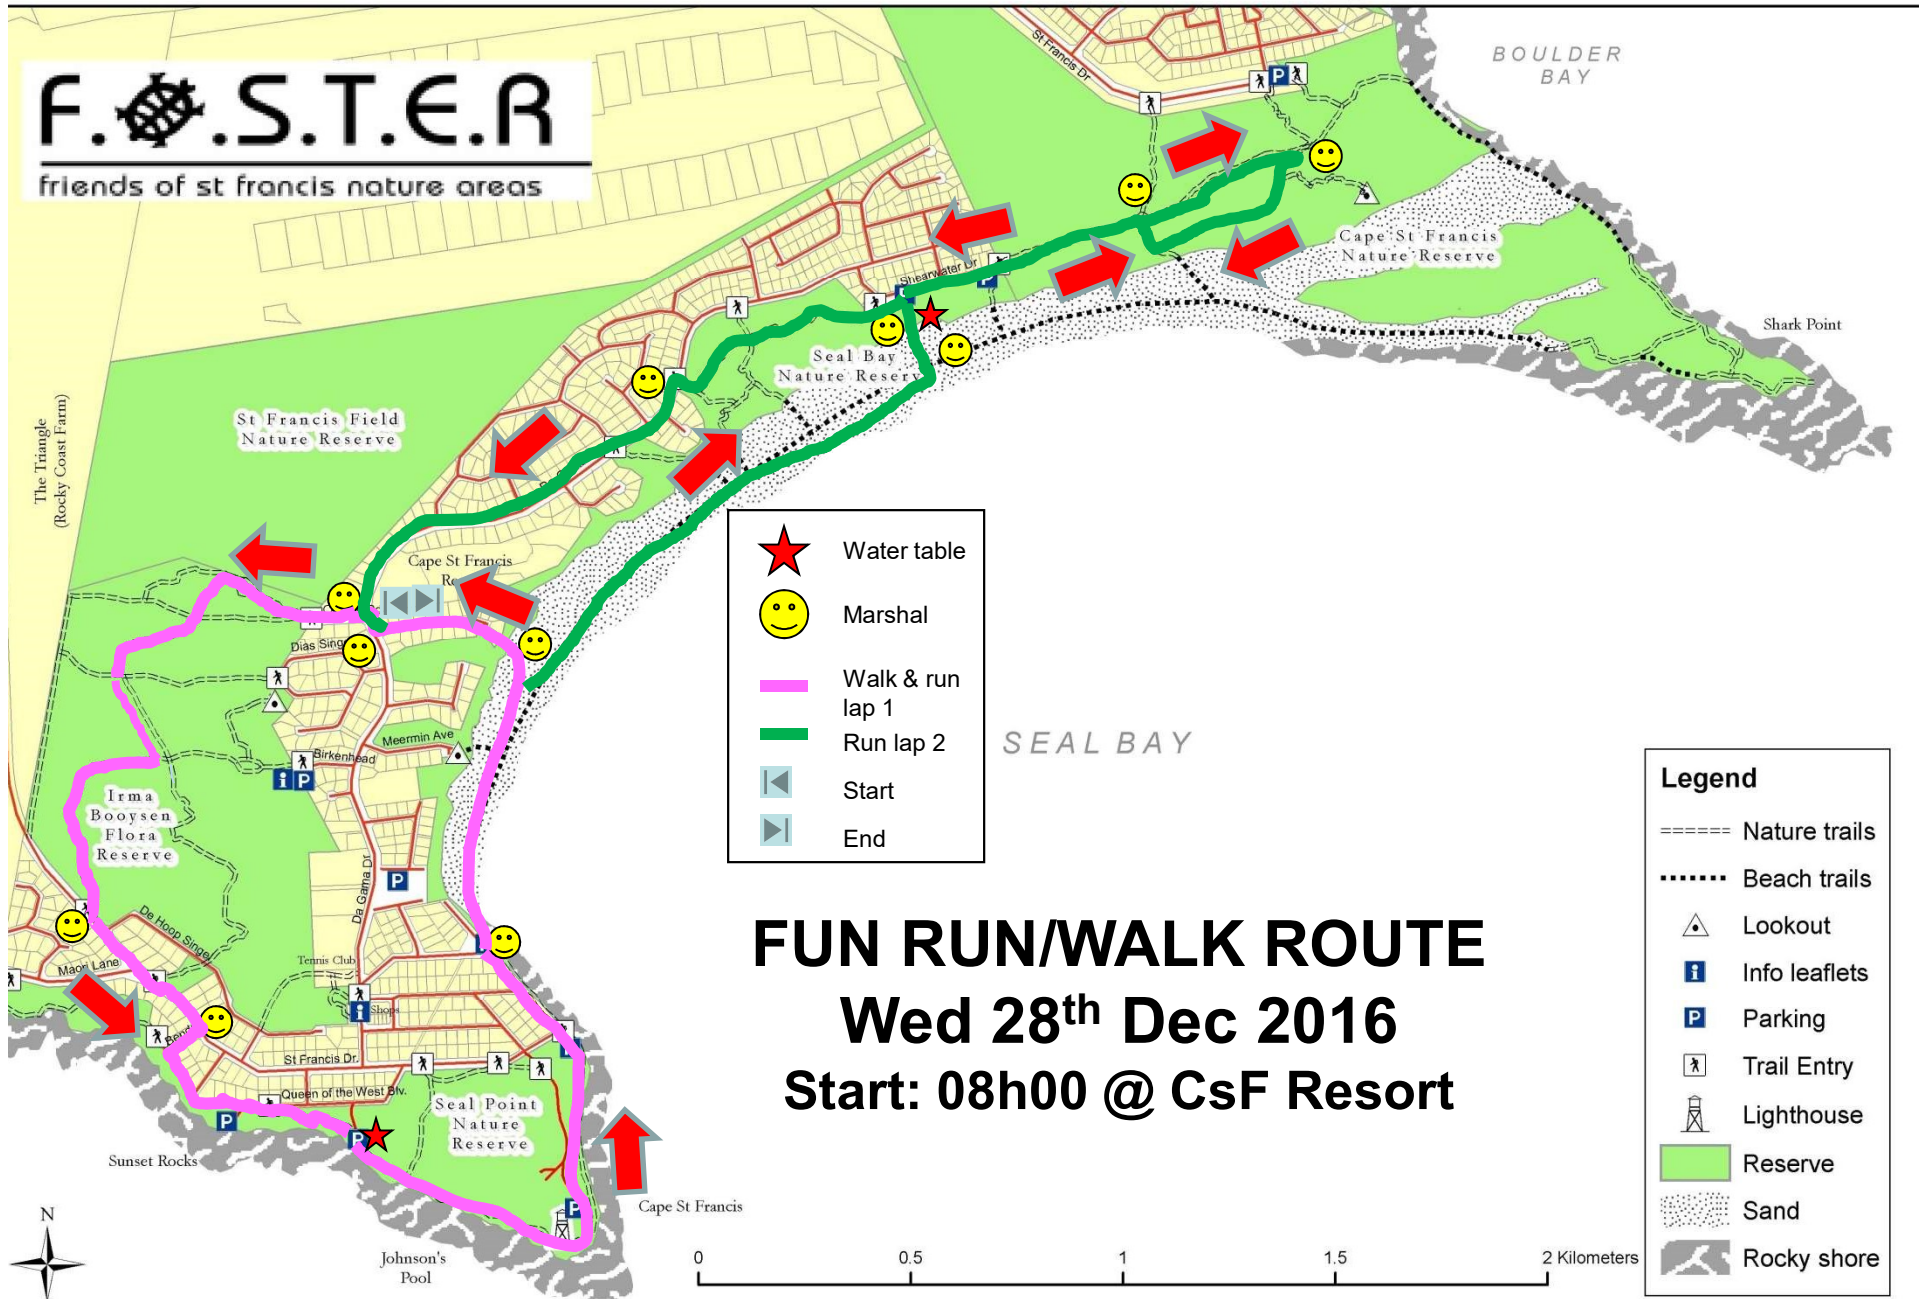

St Francis Nature Reserves and Walking Trails

F.S.T.E.R

friends of st francis nature areas

- ★ Water table
- 😊 Marshal
- Walk & run lap 1
- Run lap 2
- ◀ Start
- ▶ End

- Legend**
- Nature trails
 - Beach trails
 - △ Lookout
 - i Info leaflets
 - P Parking
 - ⤴ Trail Entry
 - ⤵ Lighthouse
 - █ Reserve
 - ▨ Sand
 - ⤴ Rocky shore

FUN RUN/WALK ROUTE
Wed 28th Dec 2016
Start: 08h00 @ CsF Resort